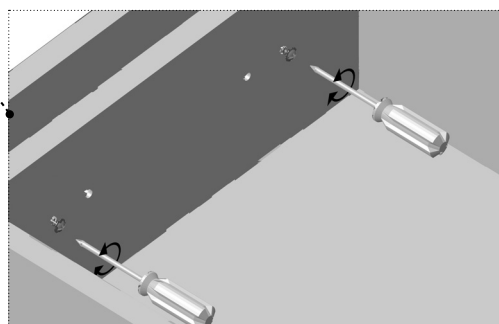

MOON

1/1

24/10/2019

LED repair

SWITCH repair

USB repair