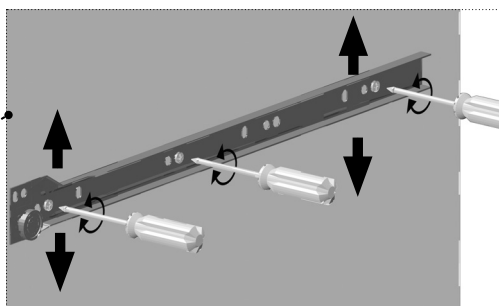

MOON

1/1

24/10/2019

LED repair

SWITCH repair

USB repair